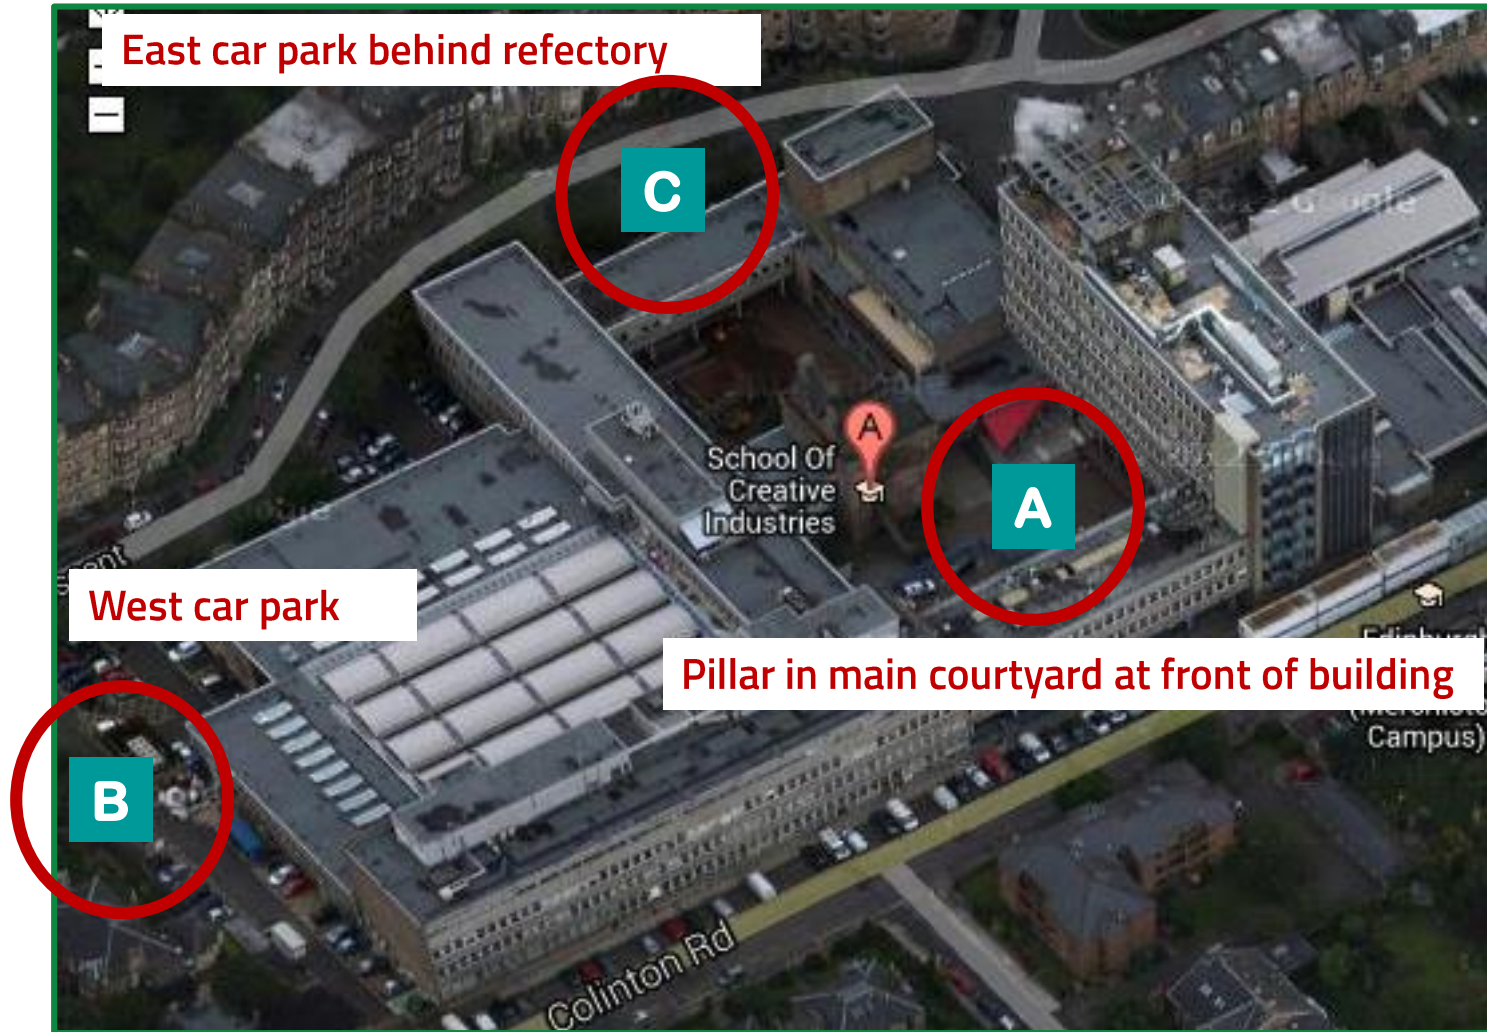

Assembly points

Health & Safety Team, Edinburgh Napier University

Sighthill

Craiglockhart

Merchiston

Merchiston Avenue

Morningside Church

Gate opposite front entrance

A

Newbattle Terrace

Columille
Centre

Newbattle Terrace

©2013 Google

Imagery ©2013 Google. Map data ©2013 Google. Terms of Use

Persons evacuating premises must proceed to assembly points and not congregate at entrances as this disrupts the activities of the emergency services.