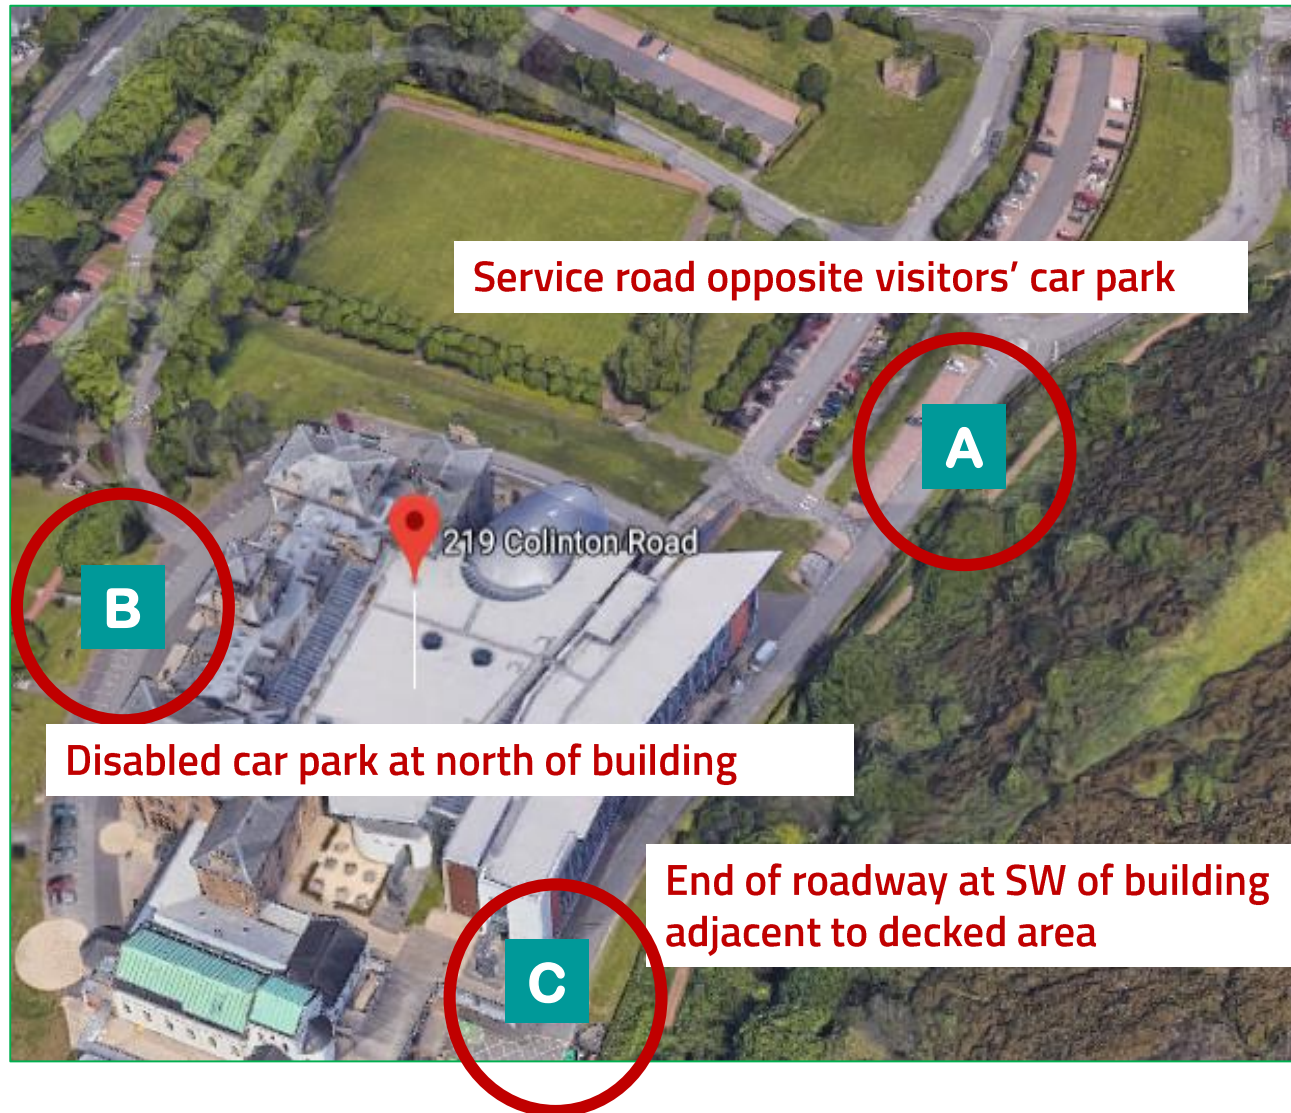

Assembly points

Health & Safety Team, Edinburgh Napier University

Sighthill

Craiglockhart

Merchiston

Merchiston Avenue

Morningside Church

Gate opposite front entrance

A

Newbattle Terrace

Columille
Centre

Newbattle Terrace

©2013 Google

Imagery ©2013 Google. Map data ©2013 Google. Terms of Use

Persons evacuating premises must proceed to assembly points and not congregate at entrances as this disrupts the activities of the emergency services.