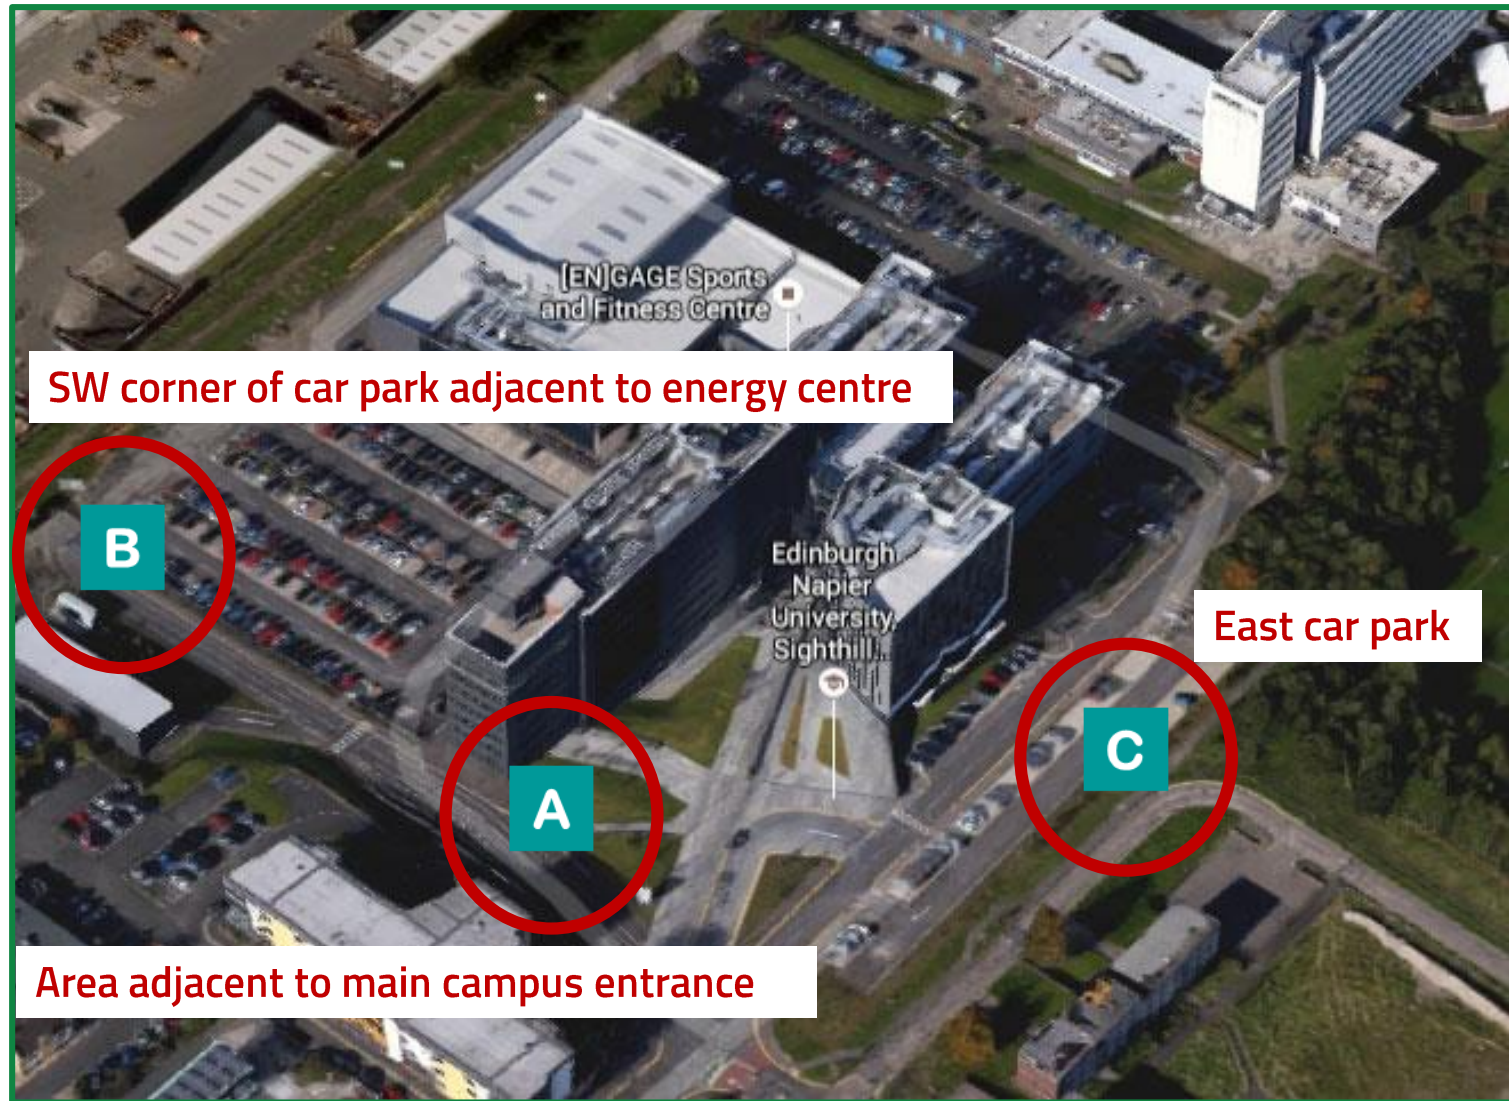

Assembly points

Health & Safety Team, Edinburgh Napier University

Sighthill

Craiglockhart

Merchiston

Merchiston Avenue

Morningside Church

Gate opposite front entrance

A

Newbattle Terrace

Columille
Centre

Newbattle Terrace

©2013 Google

Imagery ©2013 Google. Map data ©2013 Google. Terms of Use

Persons evacuating premises must proceed to assembly points and not congregate at entrances as this disrupts the activities of the emergency services.