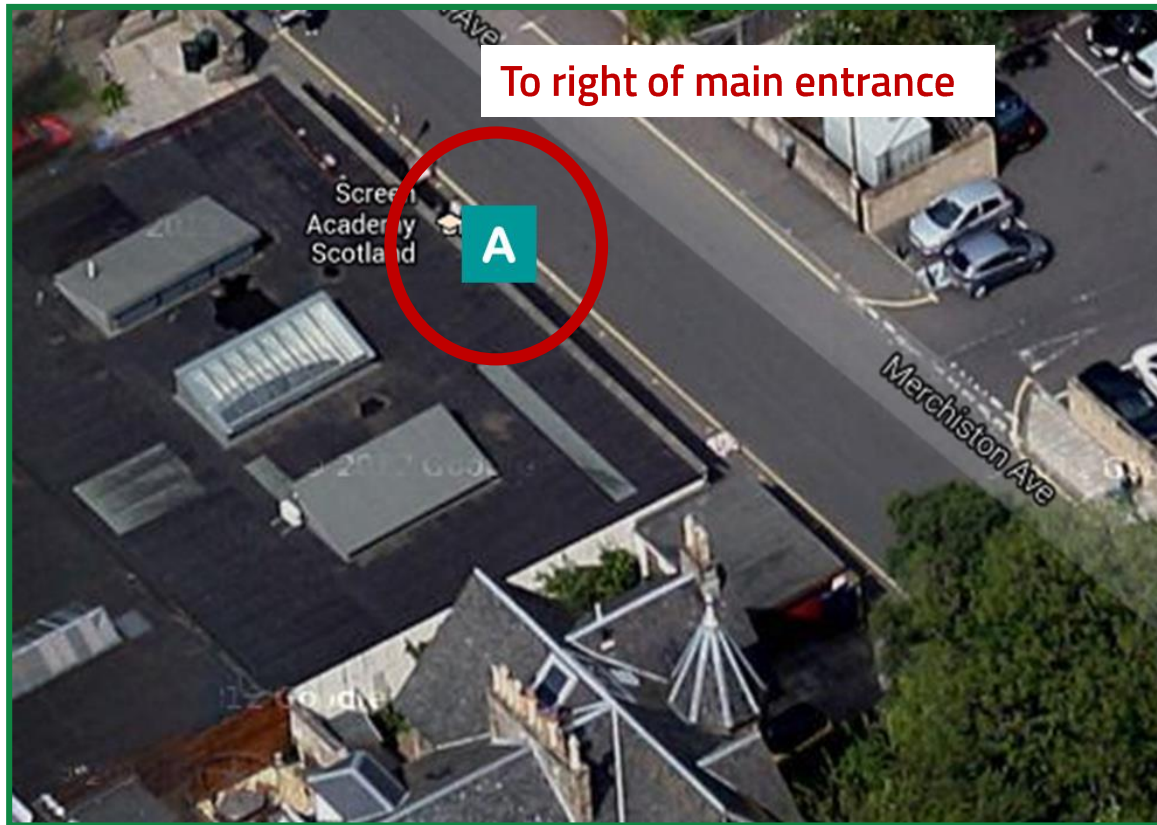

Assembly points

Health & Safety Team, Edinburgh Napier University

Sighthill

Craiglockhart

Merchiston

Merchiston Avenue

Morningside Church

Gate opposite front entrance

A

Newbattle Terrace

Columille
Centre

Newbattle Terrace

©2013 Google

Imagery ©2013 Google. Map data ©2013 Google. Terms of Use

Persons evacuating premises must proceed to assembly points and not congregate at entrances as this disrupts the activities of the emergency services.